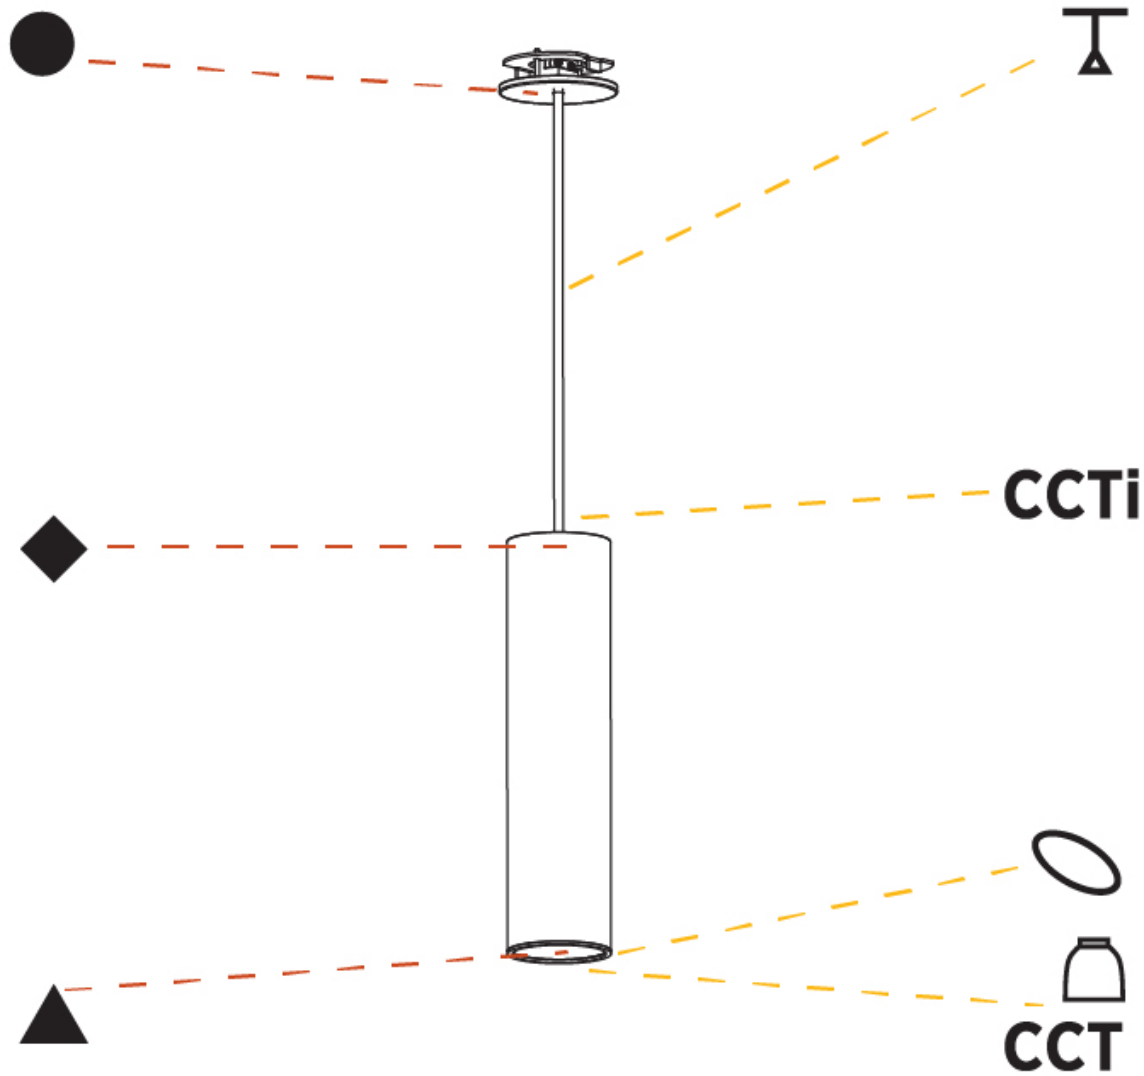

HANGOVER MONOPOINT RECESSED CANOPY SUSPENSION

A300159-

PROJECT
TYPE
SPECIFIER
QUANTITY
DATE